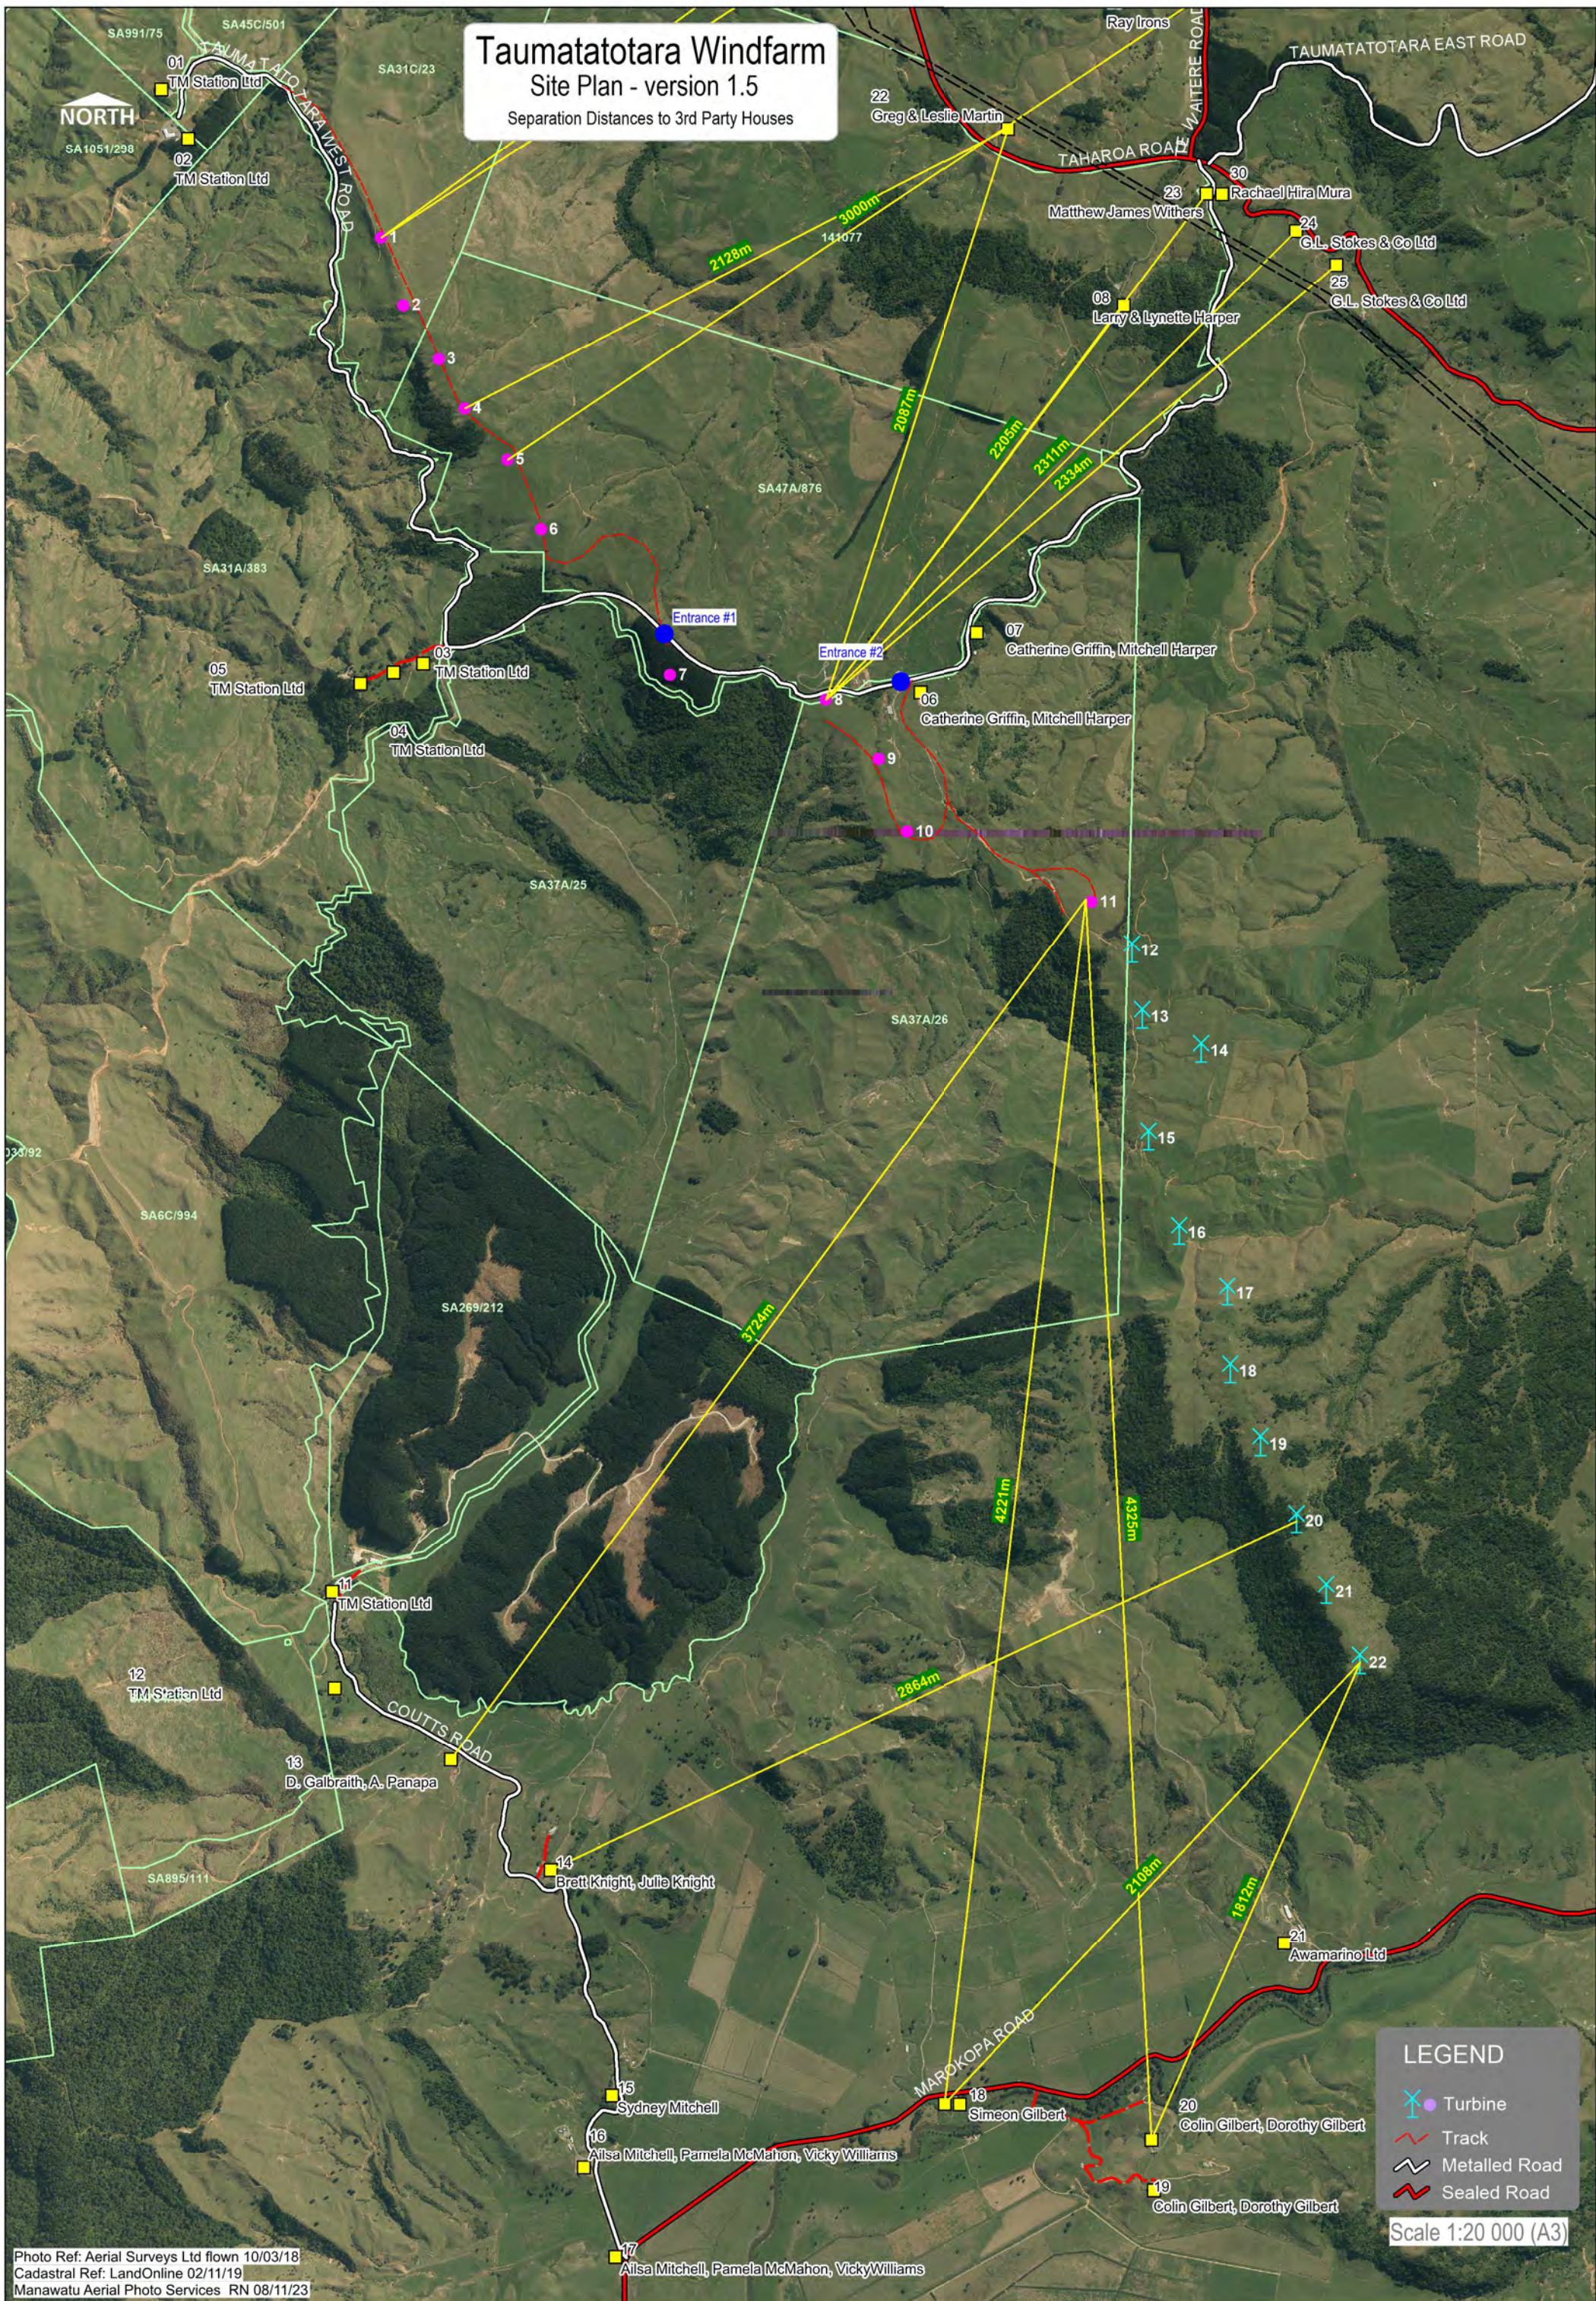

# Taumatotara Windfarm

## Site Plan - version 1.5

Separation Distances to 3rd Party Houses

**LEGEND**

- Turbine
- Track
- Metalled Road
- Sealed Road

Scale 1:20 000 (A3)

Photo Ref: Aerial Surveys Ltd flown 10/03/18  
 Cadastral Ref: LandOnline 02/11/19  
 Manawatu Aerial Photo Services RN 08/11/23